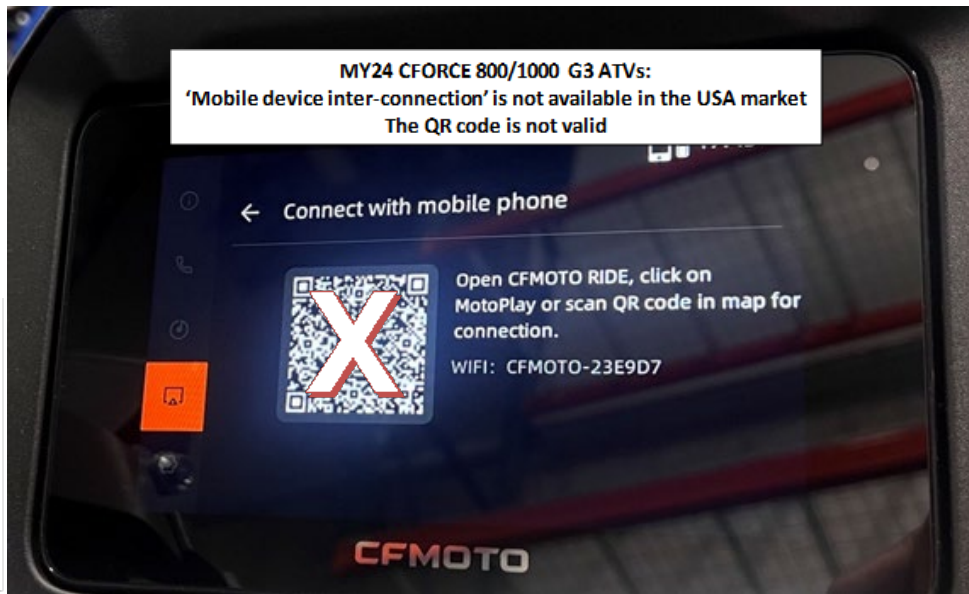

IMPORTANT: Due to constant improvements in vehicle design and quality, changes to a vehicle configuration may occur which can affect the Owner's Manual information after the supply for production has already been printed.

The menu feature *'Mobile device inter-connection'* requires additional clarification in:

- **2024 CFORCE 800-1000 (G3) Owner's Manual - Pages 87 and 92.**

Although CFMOTO manuals are written to cover multiple markets around the world and the title of the Multi-function Display section in the Owner's Manual does state *'Select Markets'* on page 80, pages 87 and 92 do not specifically state this feature is not available to USA vehicle owners.

An updated Owner's Manual for MY24 G3 ATV models has been placed on the Dealer Portal and consumer website containing clarification that the feature is not available to USA vehicle owners.

The most recent version of this Owner's Manual can be found on the CFMOTO Dealer Portal or the consumer website at www.cfmotousa.com.

CFMOTO apologizes for any confusion this may have caused and assures consumers of our 100% commitment to the production of high-quality vehicles for powersports enthusiasts to enjoy.